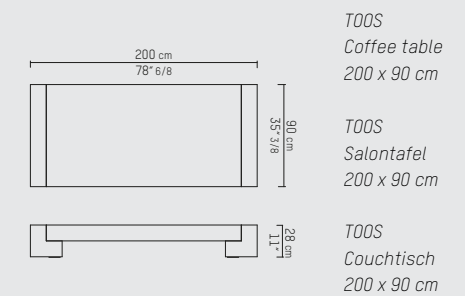

PIETBOON

TOOS
COFFEE TABLE

SPECIFICATION
SPECIFICATIE
SPEZIFIKATION

ENGLISH

Colors oak	Black (BL), Dark brown (WE), Taupe (TP), Grey (GR), Grey brown (GB), Natural (BG), Dust grey (DG), Smoke grey (SG), White (WH), Opaque white (OW).
Colors MDF*	RAL 9003 (white), 9004 (black), 7022 (grey), 7006 (beige grey), 7030 (stone grey), Sikkens 60.05.70 (light grey).
Material	Version 1: Composed of varnished solid oak. Version 2: Completely in MDF with satin or high gloss finish.
Weight / CBM	105x105 cm 62 kg* / 81 kg / 0,48 m ³ 140x140 cm 97 kg* / 136 kg / 0,81 m ³ 180x75 cm 60 kg* / 79 kg / 0,58 m ³ 200x90 cm 70 kg* / 94 kg / 0,76 m ³