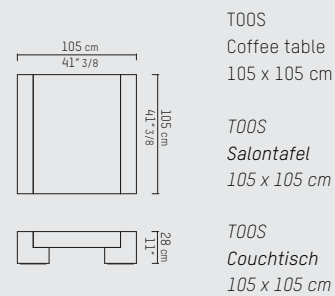

TOOS COFFEE TABLE

ENGLISH

Combining understated design with effortless craftsmanship, the TOOS coffee table is sturdy and timeless. Whether square or rectangular, in a satin or high gloss finish, in oak or a subdued color palette, the table is a quiet classic in luxury living.