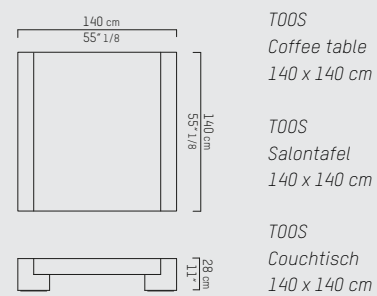

TOOS COFFEE TABLE

ENGLISH

Combining understated design with effortless craftsmanship, the TOOS coffee table is sturdy and timeless. Whether square or rectangular, in a satin or high gloss finish, in oak or a subdued color palette, the table is a quiet classic in luxury living.