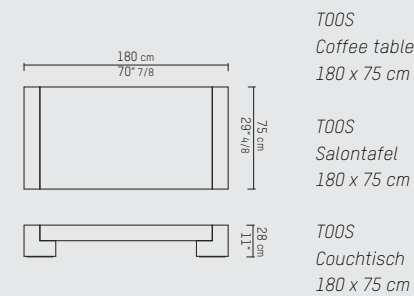

PIETBOON

TOOS
COFFEE TABLE

SPECIFICATION
SPECIFICATIE
SPEZIFIKATION

ENGLISH

Colors oak	Black (BL), Dark brown (WE), Taupe (TP), Grey (GR), Grey brown (GB), Natural (BG), Dust grey (DG), Smoke grey (SG), White (WH), Opaque white (OW).
Colors MDF*	RAL 9003 (white), 9004 (black), 7022 (grey), 7006 (beige grey), 7030 (stone grey), Sikkens 60.05.70 (light grey).
Material	Version 1: Composed of varnished solid oak. Version 2: Completely in MDF with satin or high gloss finish.
Weight / CBM	105x105 cm 62 kg* / 81 kg / 0,48 m ³ 140x140 cm 97 kg* / 136 kg / 0,81 m ³ 180x75 cm 60 kg* / 79 kg / 0,58 m ³ 200x90 cm 70 kg* / 94 kg / 0,76 m ³