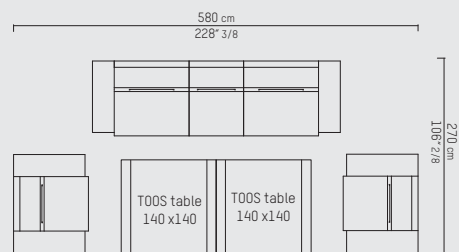

PIETBOON

TOOS
COFFEE TABLE

SPECIFICATION
SPECIFICATIE
SPEZIFIKATION

ENGLISH

Colors oak	Black (BL), Dark brown (WE), Taupe (TP), Grey (GR), Grey brown (GB), Natural (BG), Dust grey (DG), Smoke grey (SG), White (WH), Opaque white (OW).
Colors MDF*	RAL 9003 (white), 9004 (black), 7022 (grey), 7006 (beige grey), 7030 (stone grey), Sikkens 60.05.70 (light grey).
Material	Version 1: Composed of varnished solid oak. Version 2: Completely in MDF with satin or high gloss finish.
Weight / CBM	105x105 cm 62 kg* / 81 kg / 0,48 m ³ 140x140 cm 97 kg* / 136 kg / 0,81 m ³ 180x75 cm 60 kg* / 79 kg / 0,58 m ³ 200x90 cm 70 kg* / 94 kg / 0,76 m ³